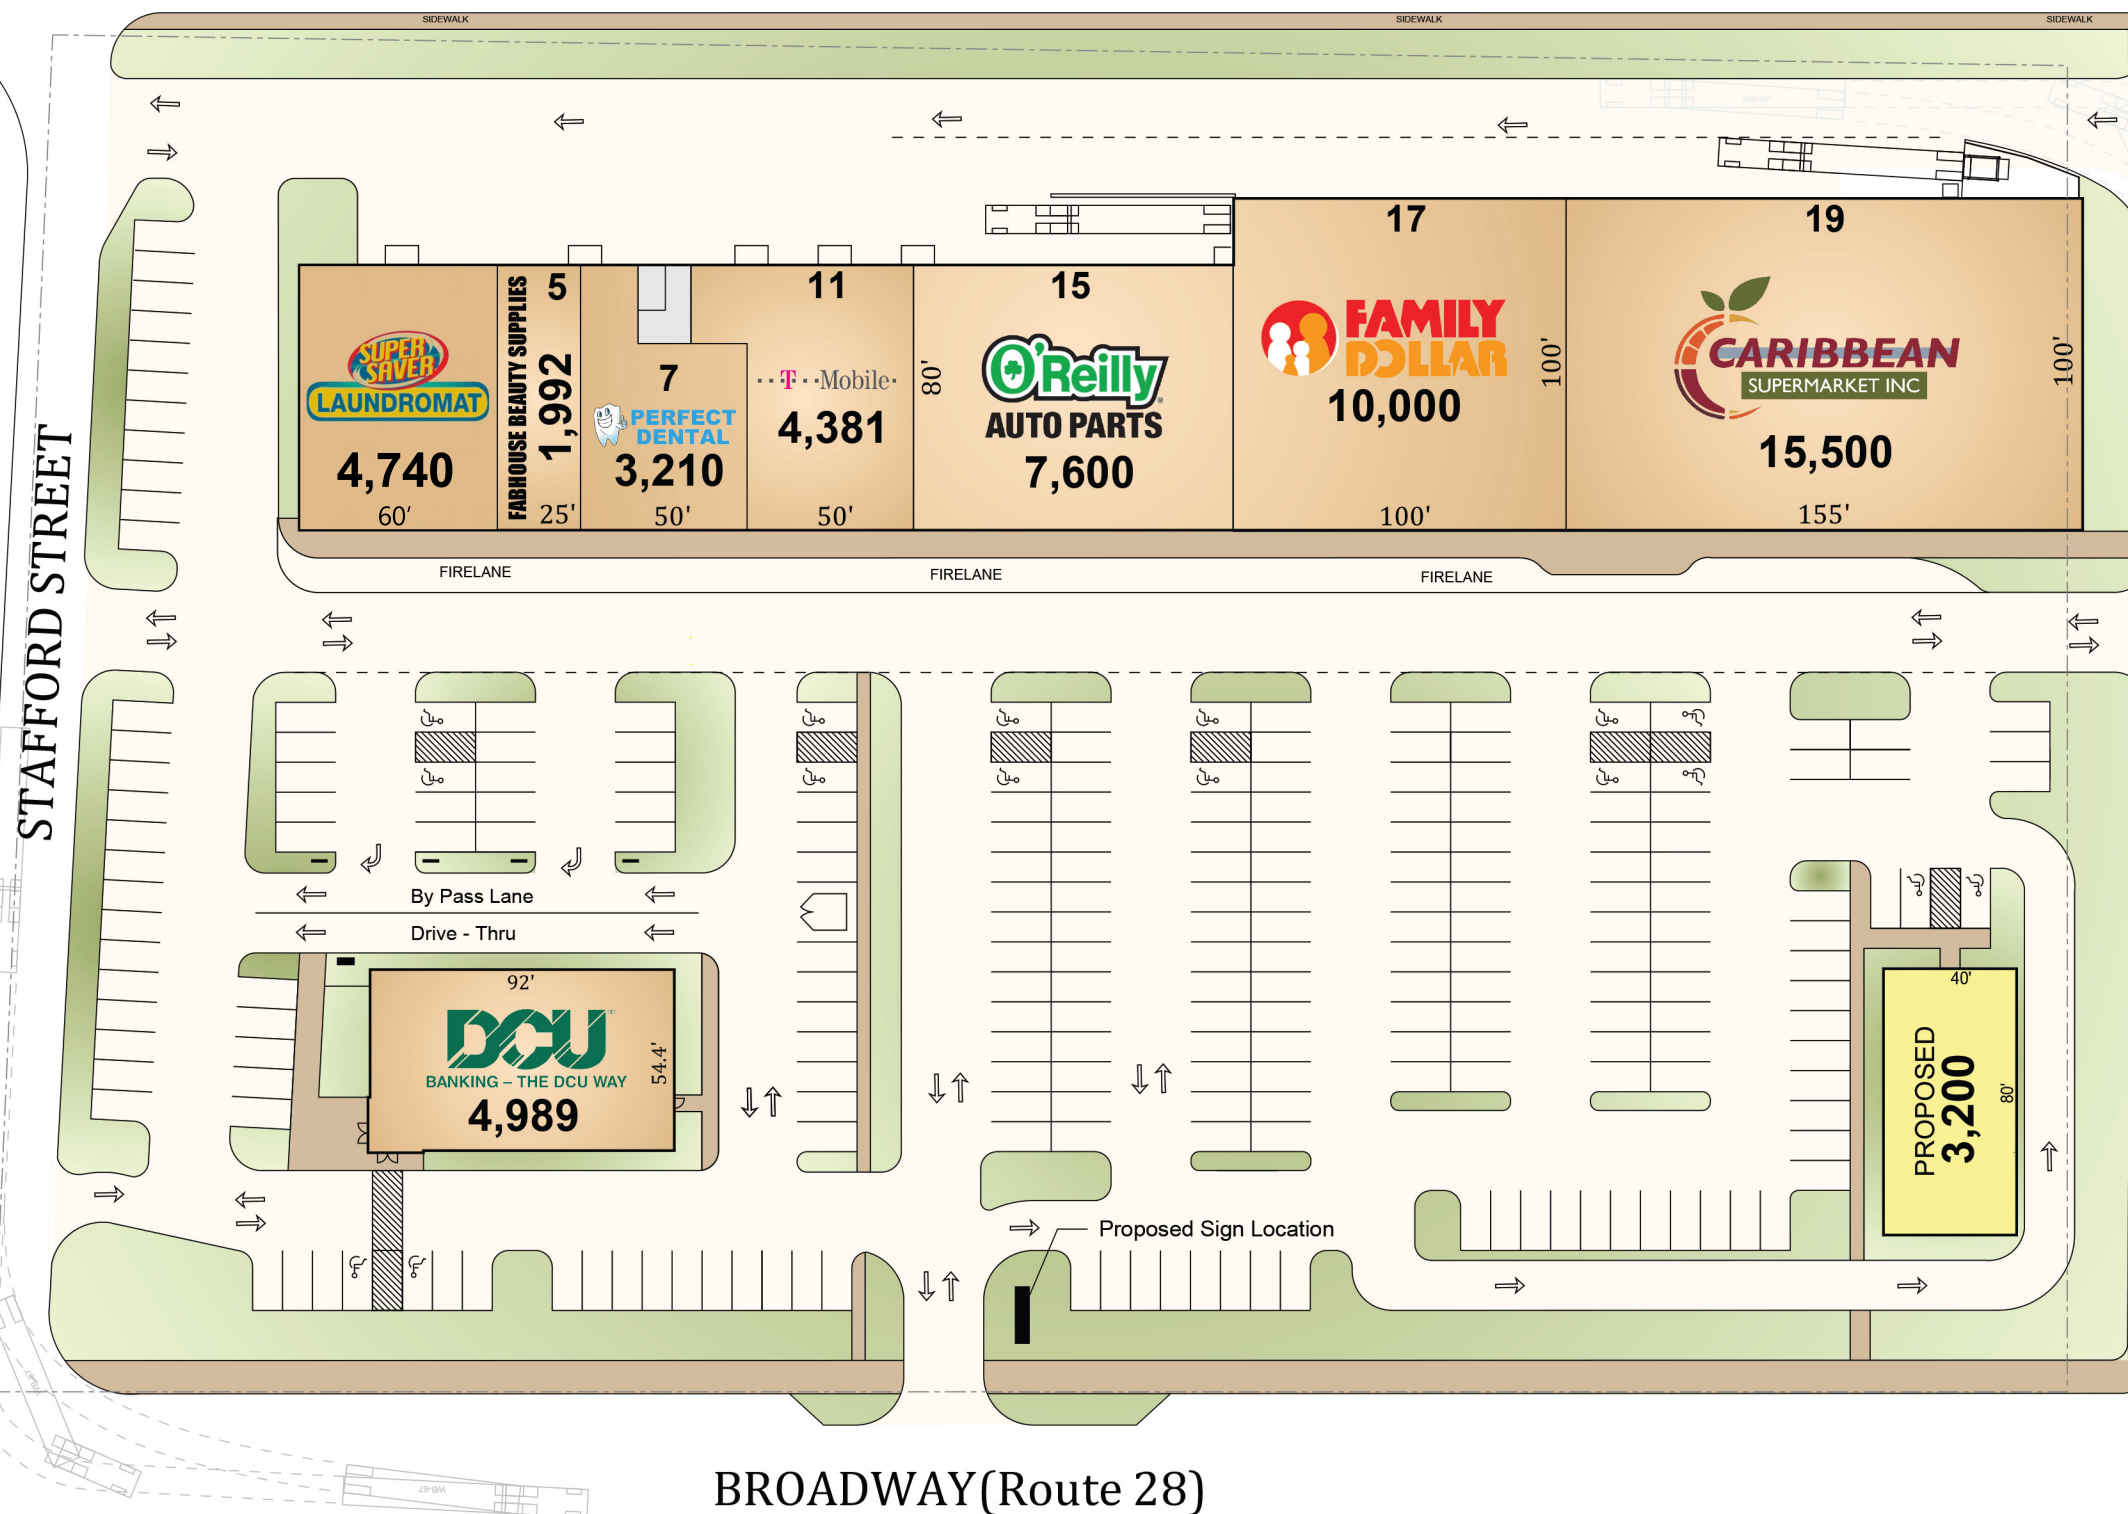

FRENCH STREET

STAFFORD STREET

CHASE STREET

BROADWAY(Route 28)

LOFT FIVE.5<sup>o</sup>  
Residential  
apartments  
(137 units)

LOCUS MAP

## LEASE PLAN LP-2

May 25, 2021

- OCCUPIED SPACE
- AVAILABLE SPACE
- PROPOSED SPACE