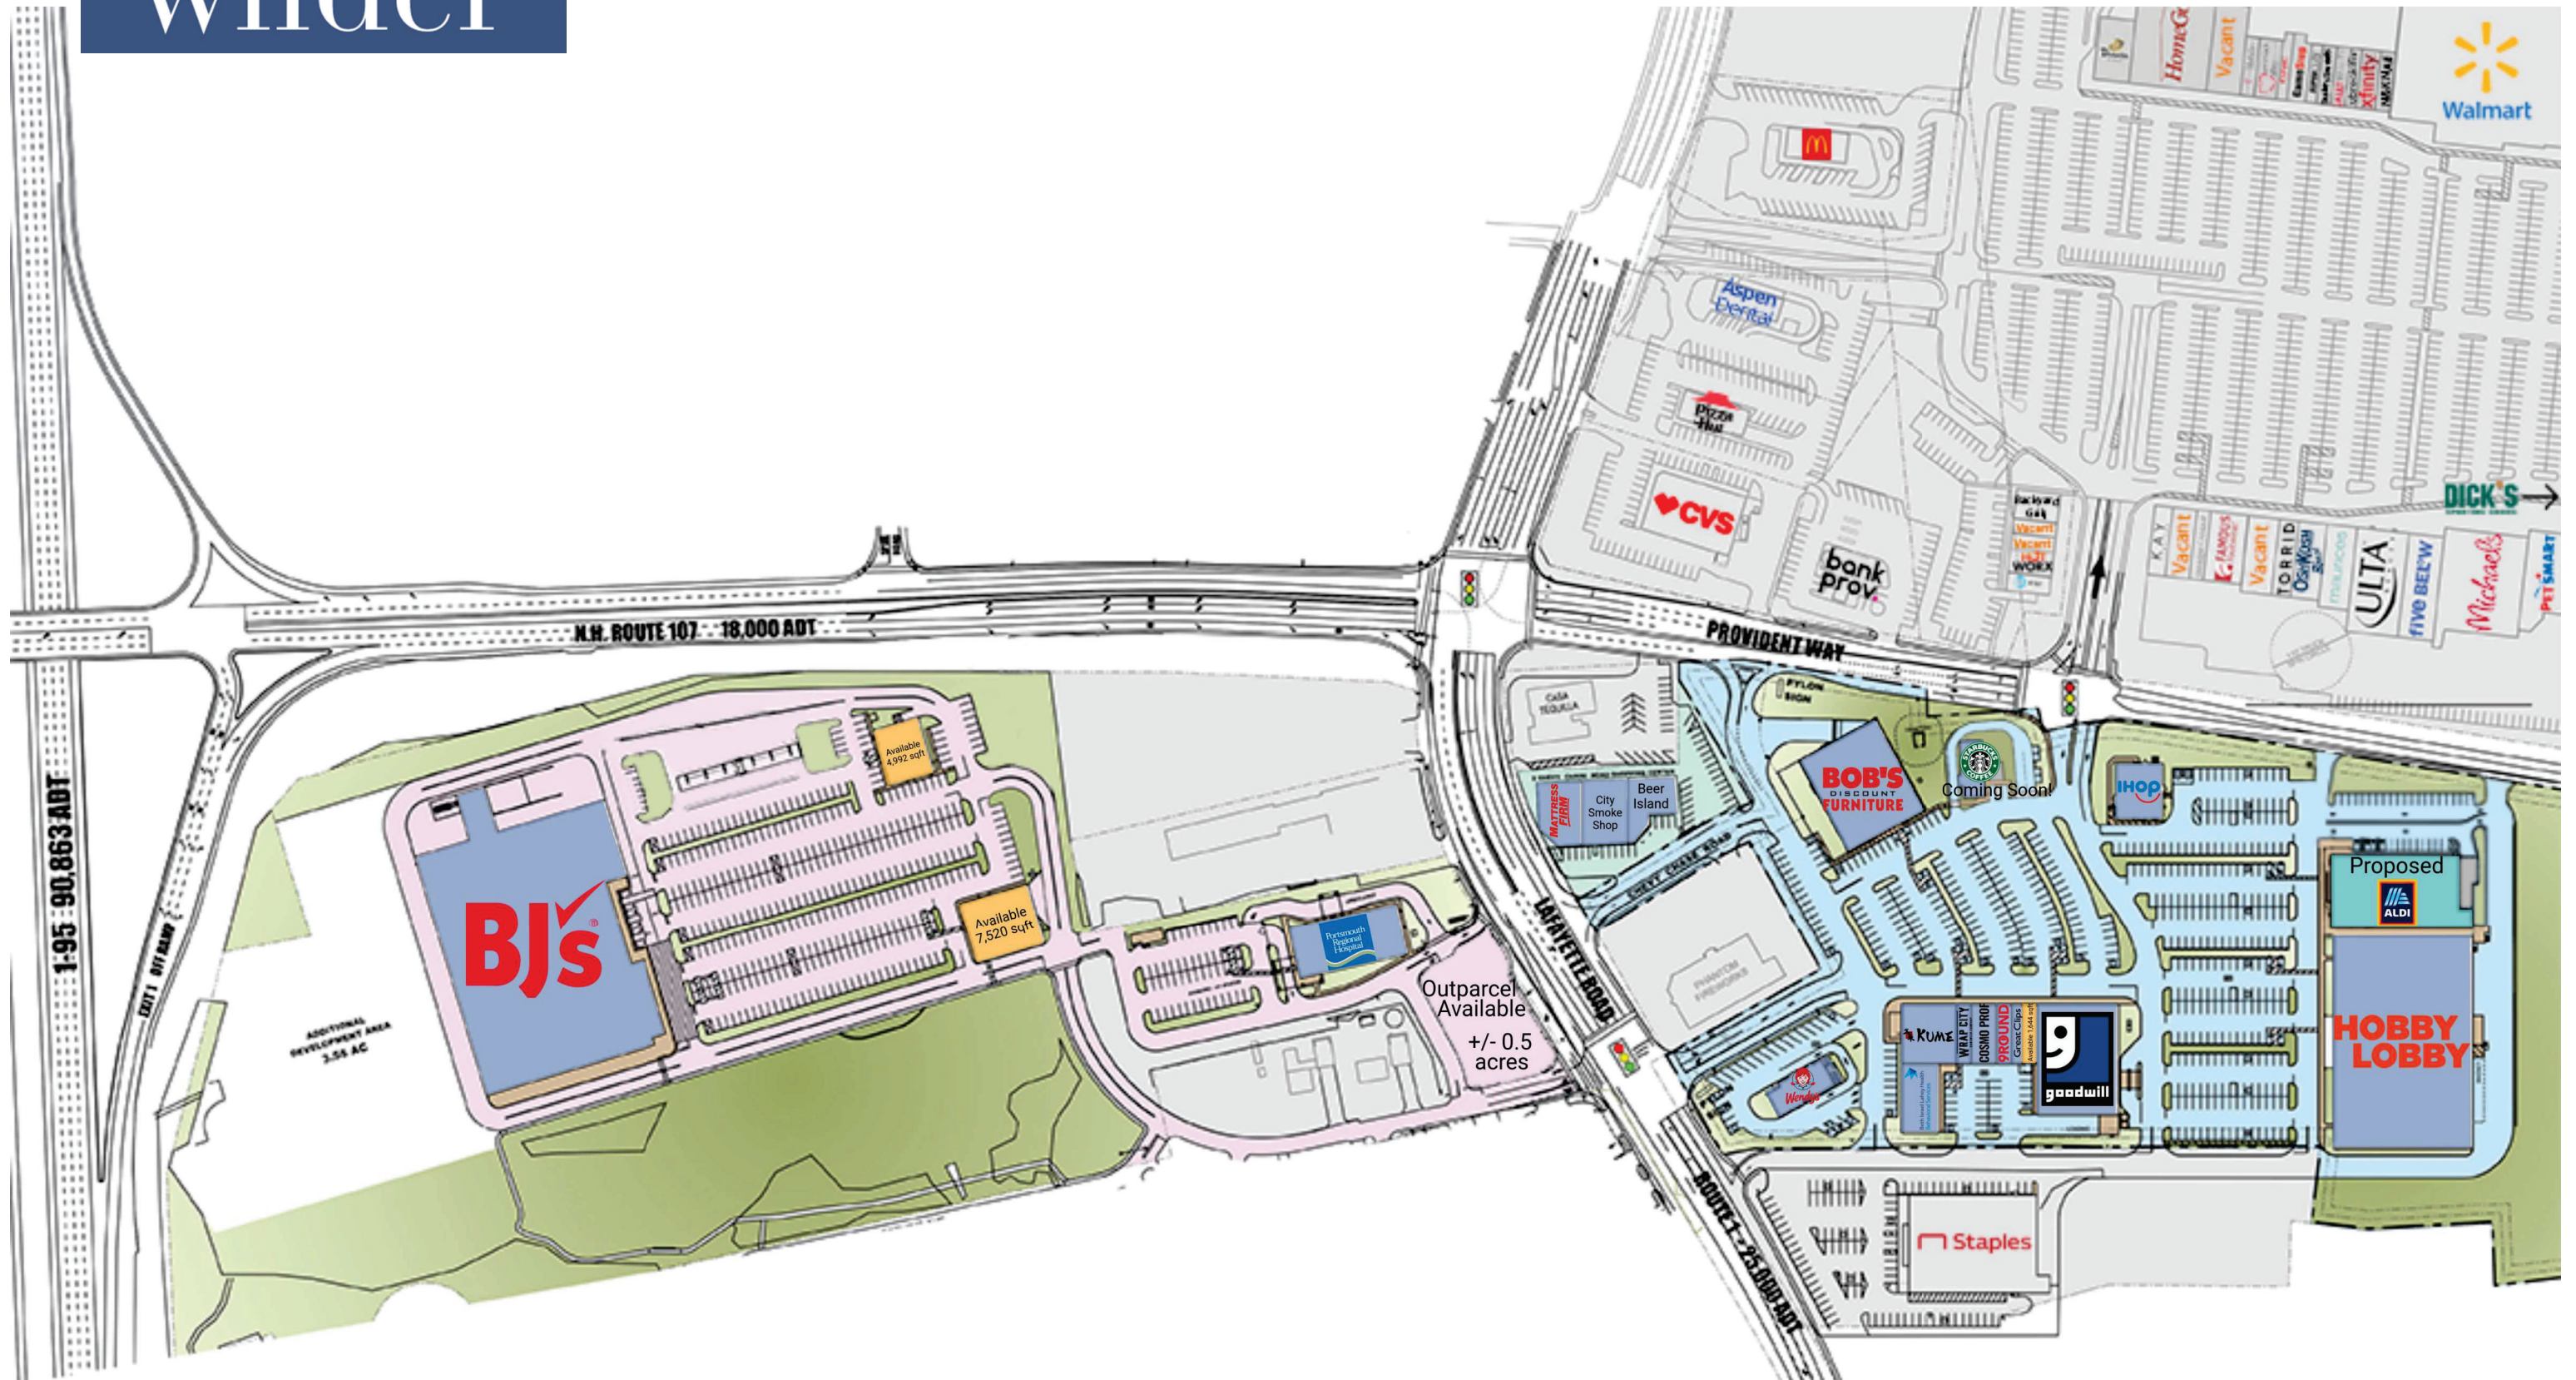

SEABROOK CROSSING

2 Chevy Chase Road, Seabrook, NH

SEABROOK CROSSING

TENANT LIST

Gary Robinson, VP, Leasing
grobinson@wilderco.com
 617.519.9329

| # | Sq.Ft | Merchant |
|-------|--------|------------------------------|
| A | 89,770 | BJ's Wholesale Club |
| B | 4,992 | Available |
| B1-01 | 10,820 | Portsmouth Regional Hospital |
| C | 7,520 | Available |
| 1 | 5,063 | Mattress Firm |
| 2 | 4,000 | City Smoke Shop |
| 2A | 5,474 | Beer Island |

| # | Sq.Ft | Merchant |
|-----|--------|--------------------------|
| 101 | 32,000 | Bob's Discount Furniture |
| 202 | 2,245 | Starbucks |
| 301 | 4,856 | IHOP |
| 601 | 55,000 | Hobby Lobby |
| 701 | 16,500 | Goodwill |
| 801 | 1,644 | Available |
| 802 | 1,215 | Great Clips |

| # | Sq.Ft | Merchant |
|------|-------|--------------------------|
| 803 | 1,624 | 9Round Fitness |
| 804 | 2,831 | Cosmo Prof |
| 805 | 1,620 | Wrap City |
| 806 | 6,070 | Kume Steakhouse |
| 901 | 4,795 | Beth Israel Lahey Health |
| 1001 | 3,267 | Wendy's |