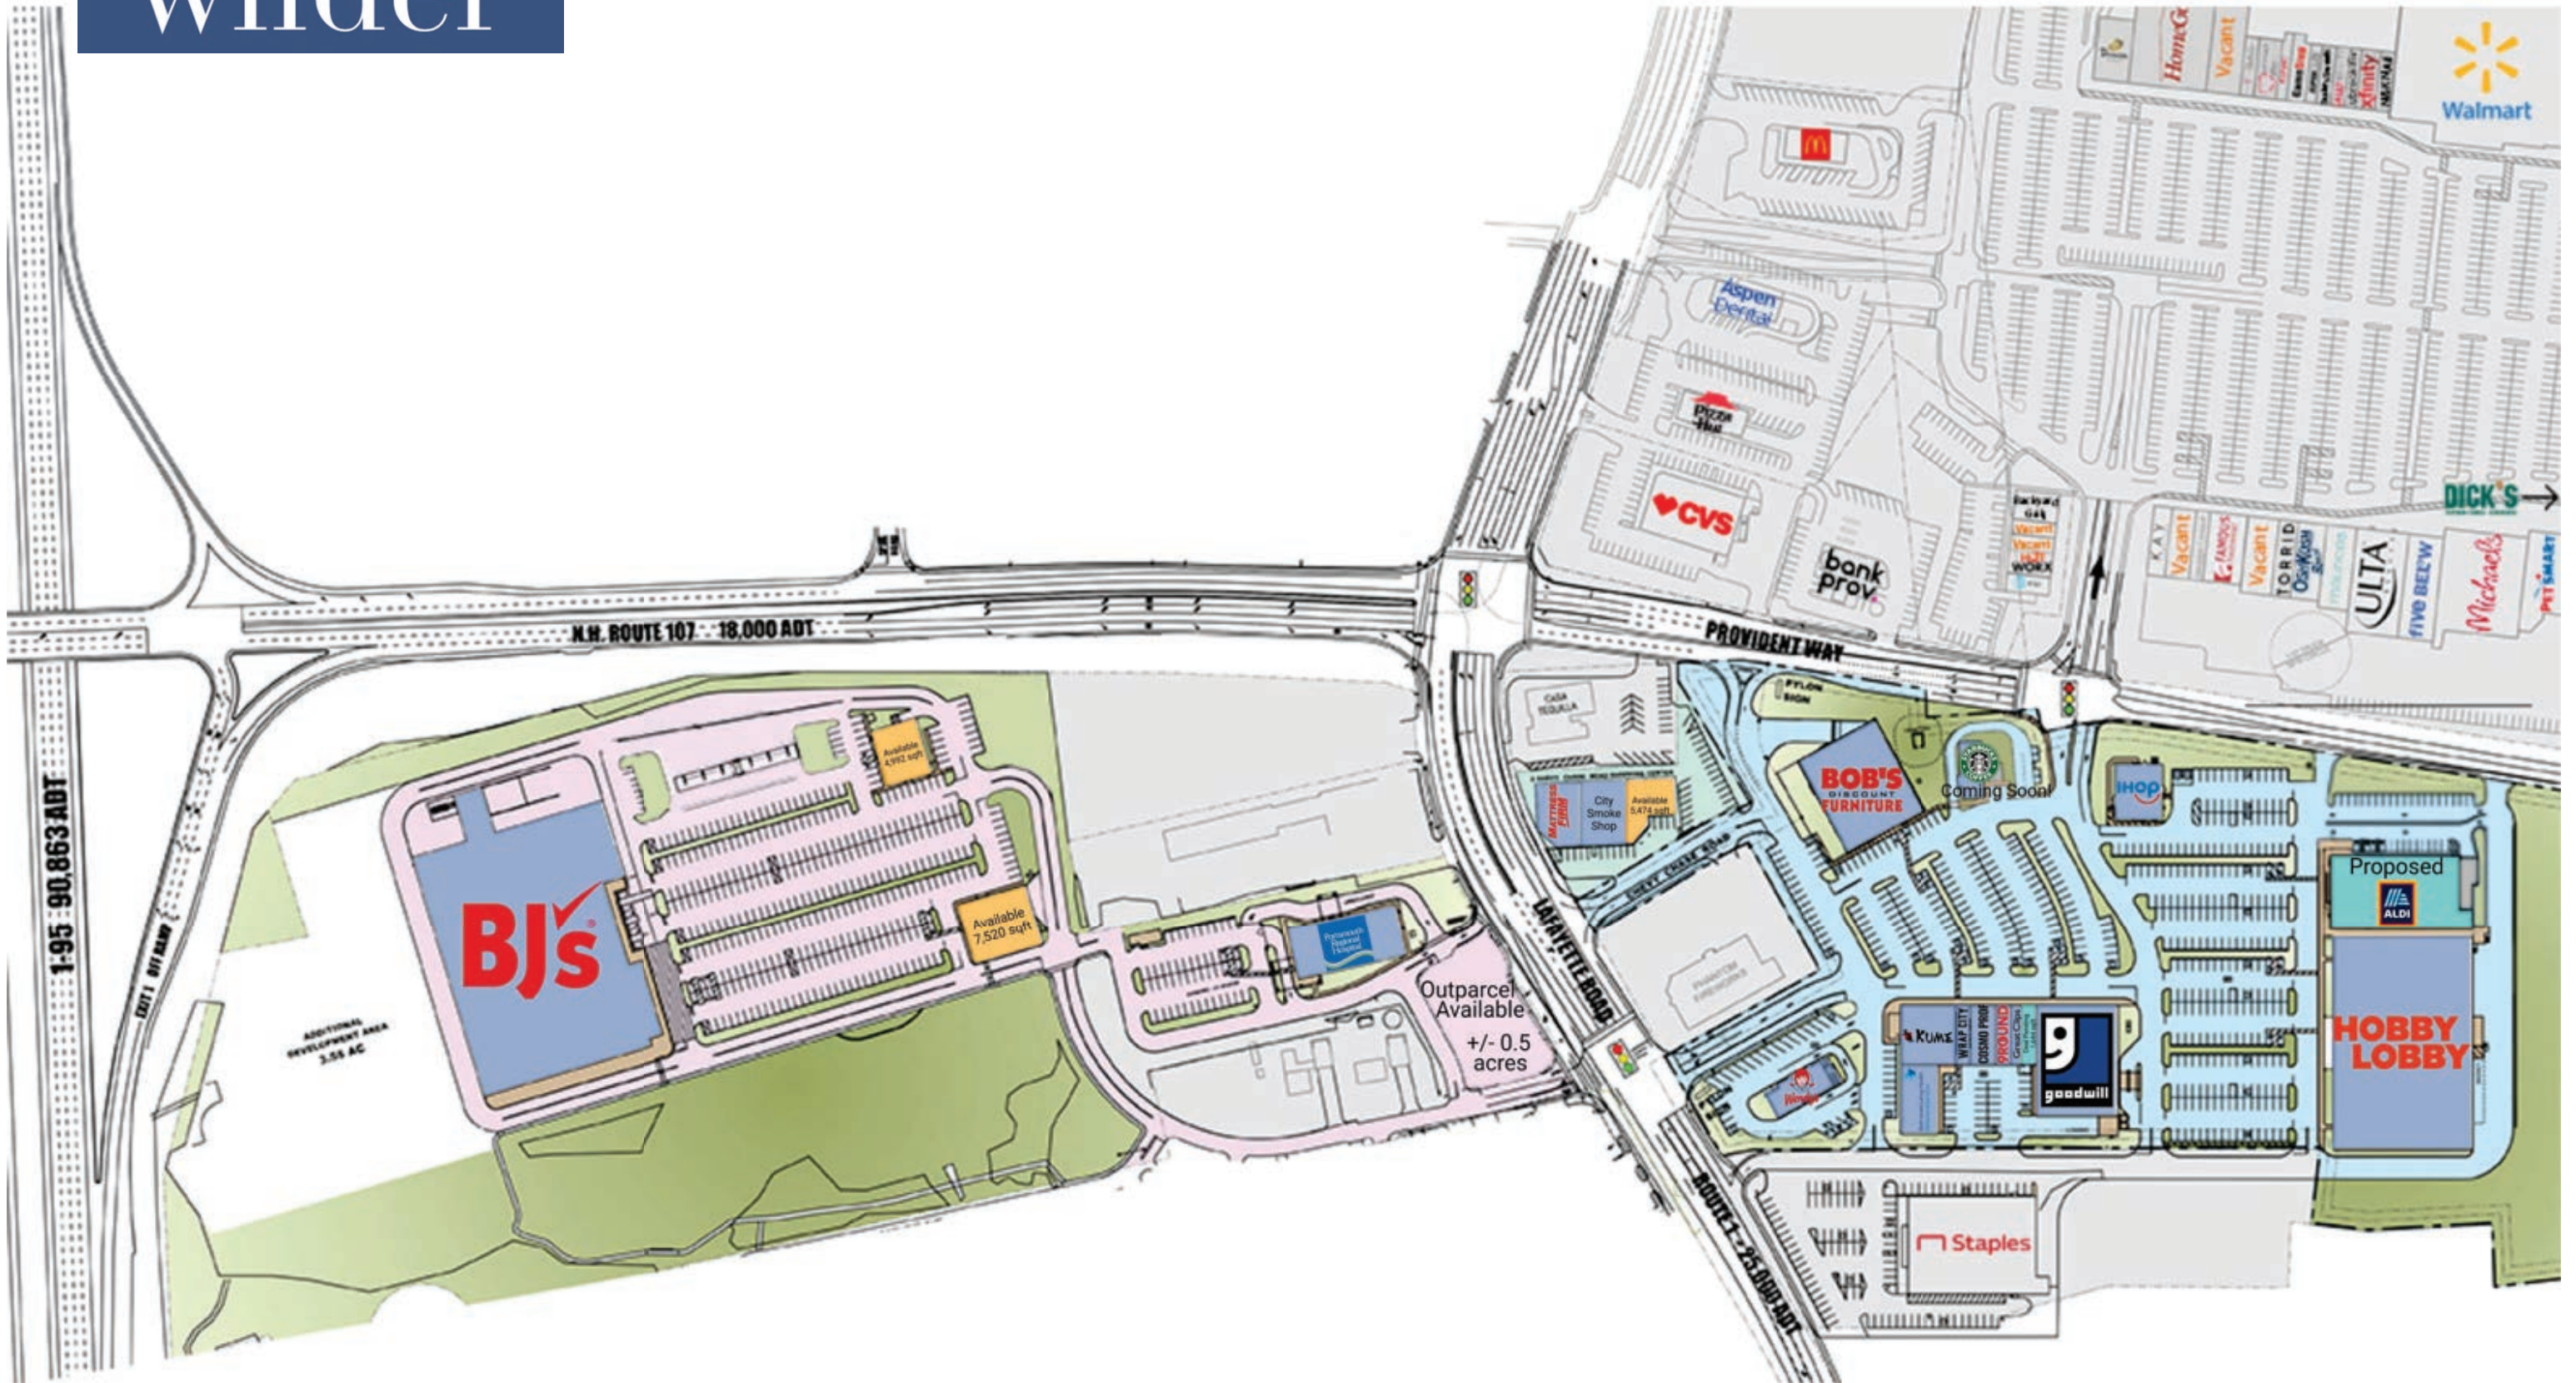

SEABROOK CROSSING

2 Chevy Chase Road, Seabrook, NH

SEABROOK CROSSING

TENANT LIST

Gary Robinson, VP, Leasing
grobinson@wilderco.com
 617.519.9329

#	Sq.Ft	Merchant
A	89,770	BJ's Wholesale Club
B	4,992	Available
B1-01	10,820	Portsmouth Regional Hospital
C	7,520	Available
1	5,063	Mattress Firm
2	4,000	City Smoke Shop
2A	5,474	Available

#	Sq.Ft	Merchant
101	32,000	Bob's Discount Furniture
202	2,245	Starbucks
301	4,856	IHOP
601	55,000	Hobby Lobby
701	16,500	Goodwill
801	1,644	Deal Pending
802	1,215	Great Clips

#	Sq.Ft	Merchant
803	1,624	9Round Fitness
804	2,831	Cosmo Prof
805	1,620	Wrap City
806	6,070	Kume Steakhouse
901	4,795	Beth Israel Lahey Health
1001	3,267	Wendy's