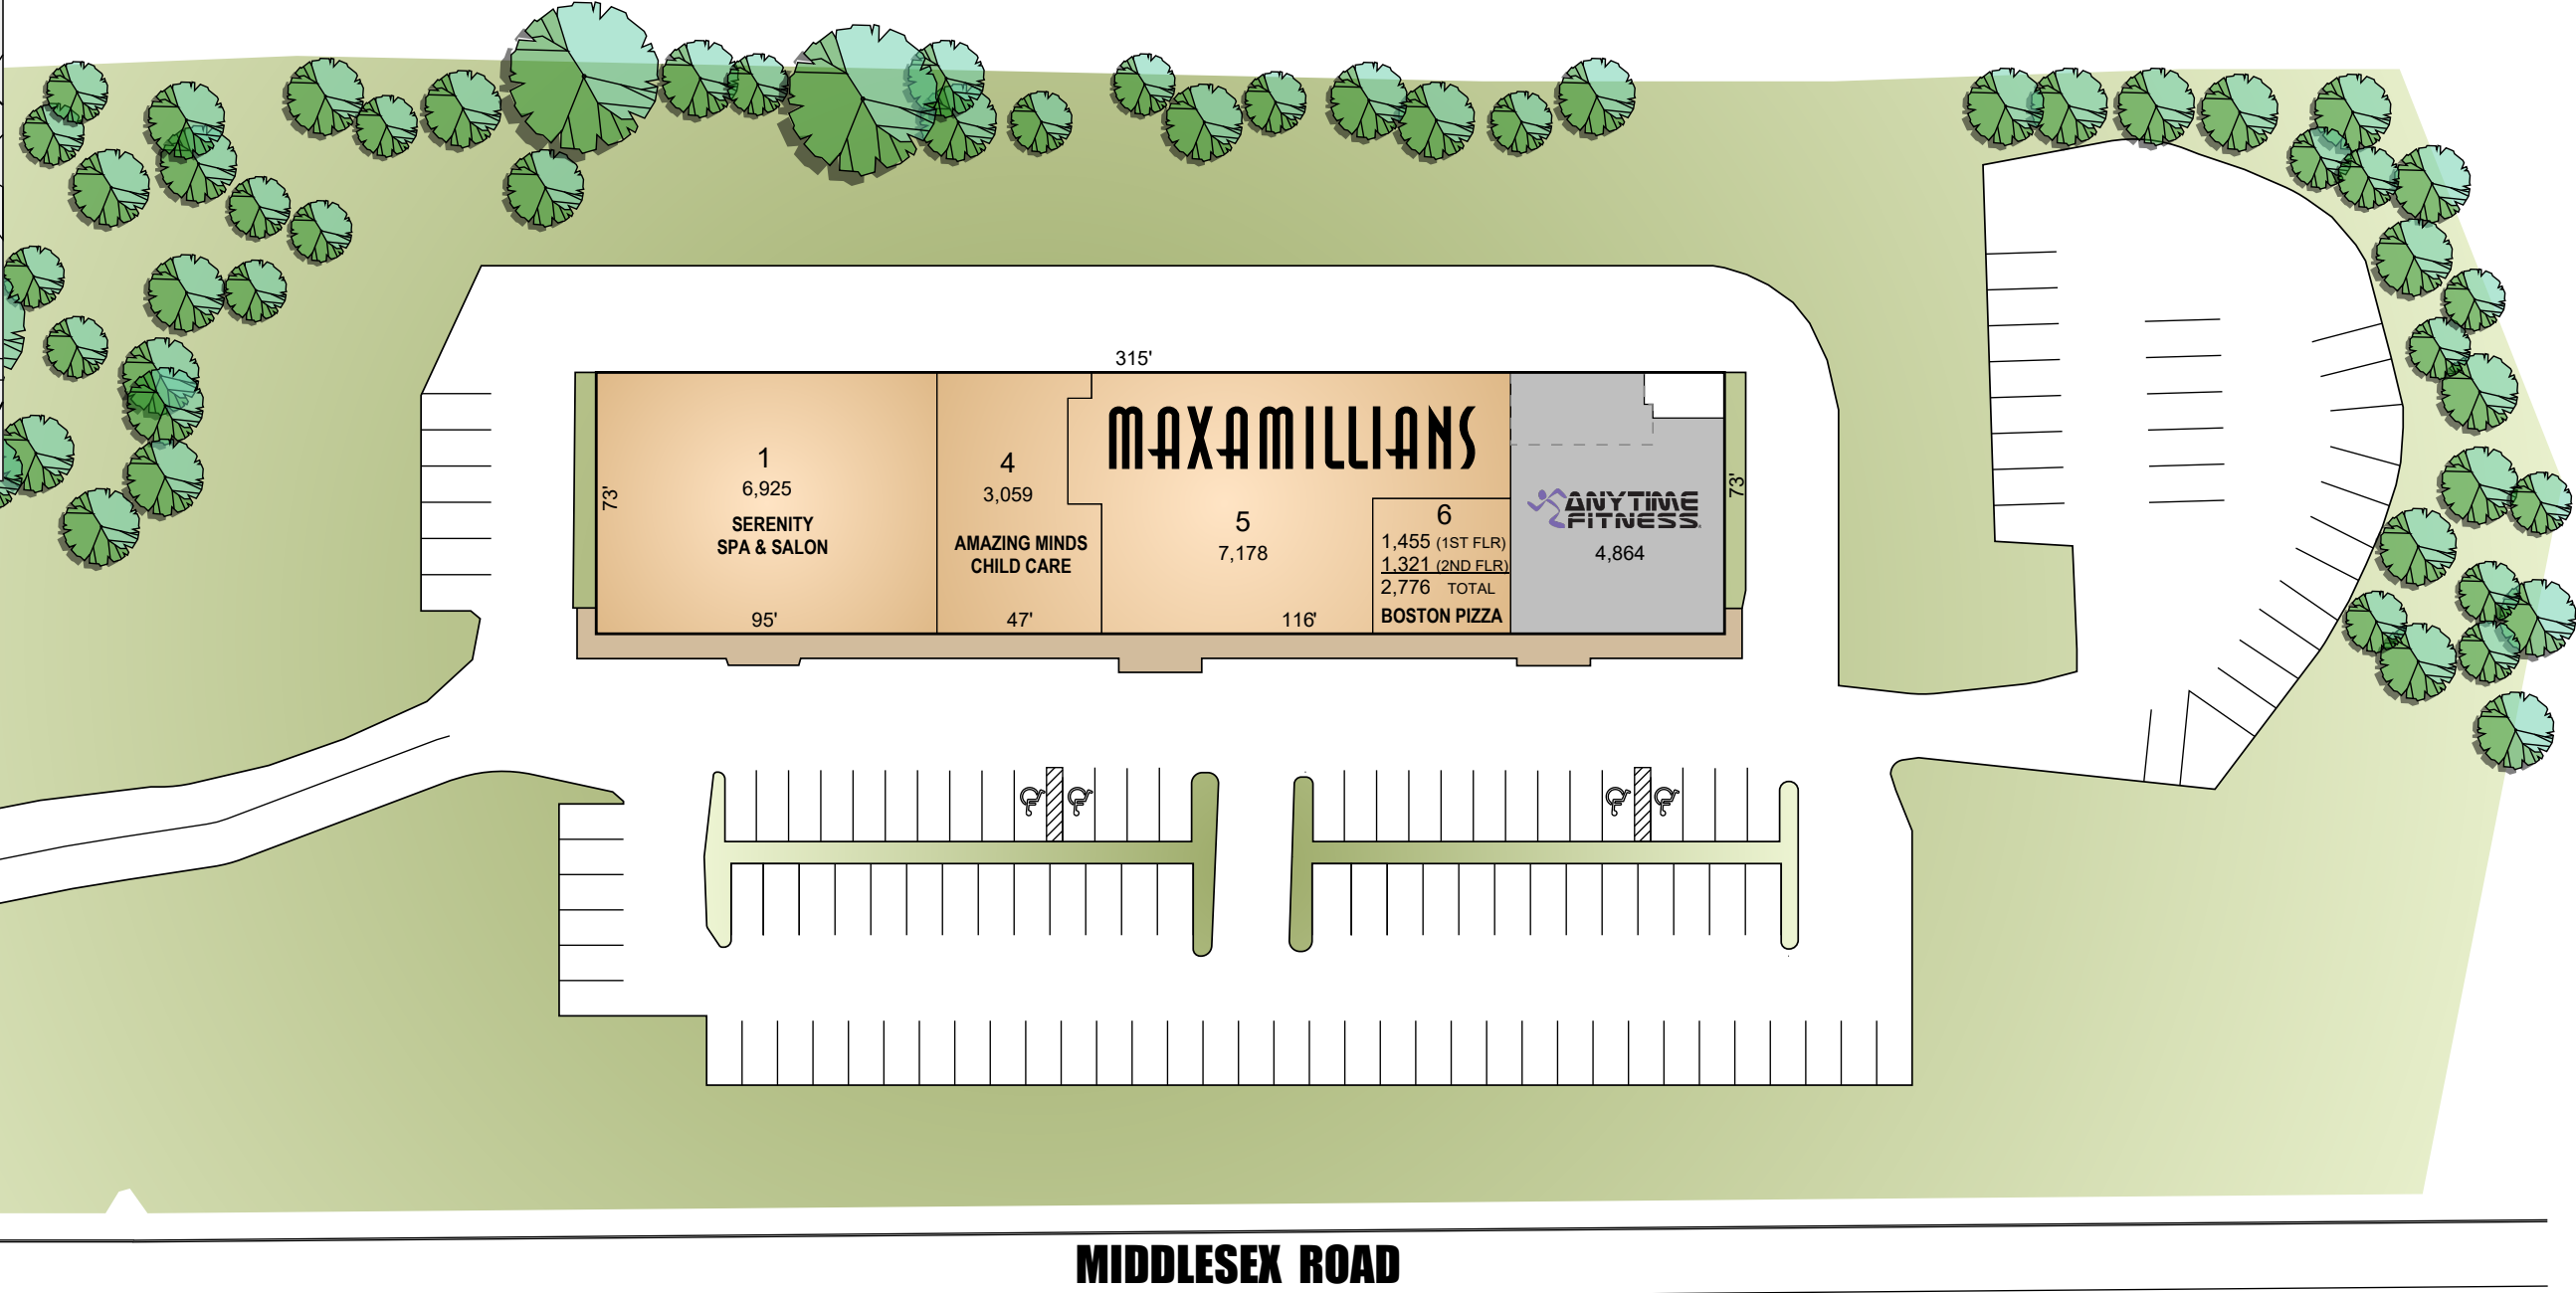

LOCUS MAP

KEY LEGEND

- OCCUPIED
- AVAILABLE
- N.A.P.

APPLEWOOD PLAZA

315 MIDDLESEX ROAD, TYNGSBORO, MA 01879

SCALE:

NORTH

GLA: 19,938 SF Date: 03.01.20