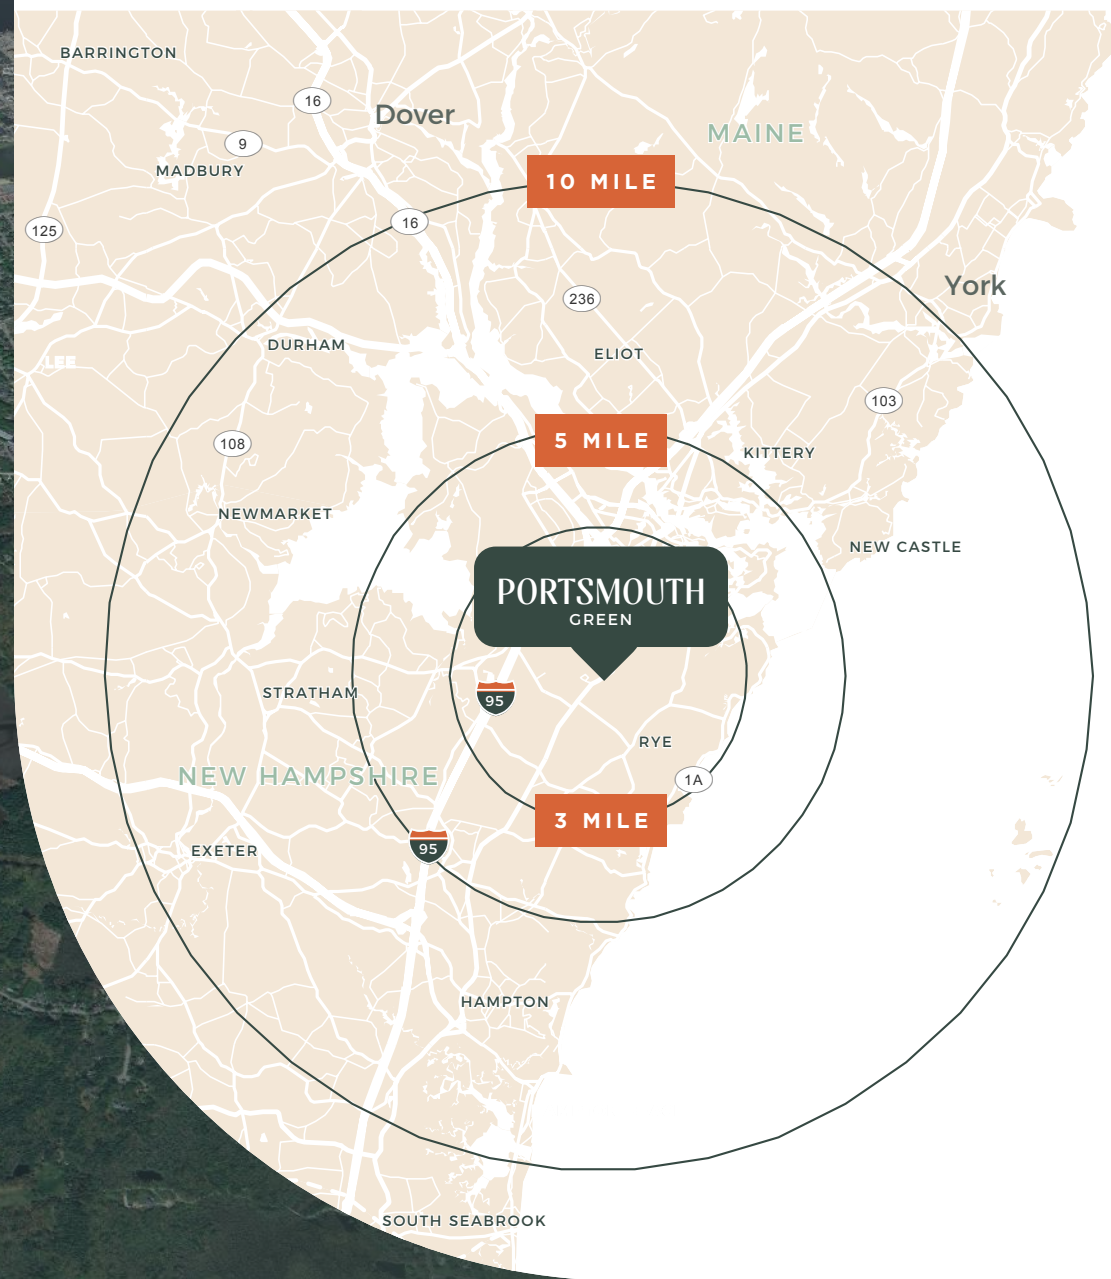

PRIME LOCATION OFF ROUTE 1
a major retail corridor

5 MILES FROM HISTORIC DOWNTOWN

5 MILES FROM PEASE INTERNATIONAL

HOME TO THE VERIDIAN RESIDENCESM
97 luxury apartments and 97 luxury cond^s

PORTSMOUTH GREEN

TD Bank RITE AID

West Marine

Fresh Market ETHAN ALLEN

ME & OLLIE'S planet fitness FedEx

Water Country

1

Lafayette Road | 21,000 ADT

Walmart

BURGER KING

LOWE'S

TARGET McDonald's

33

95

PORTSMOUTH GREEN

McKinnon's Supermarkets ATHLETA
 PETCO Ninety Nine 99 PINZ
 LINDA TAYLOR
 Orangetheory FITNESS CLUB PILATES
 STARBUCKS CYCLEFORCE TESLA
 CyclingStudio pure barre

Demographics

	3 MILE	5 MILE	10 MILE
TOTAL POPULATION	14,732	41,383	120,415
DAYTIME POPULATION	19,141	63,511	146,497
MEDIAN HH INCOME	\$121,360	\$118,416	\$107,981

Rye

PORTSMOUTH GREEN

Site Plan

RESTAURANTS